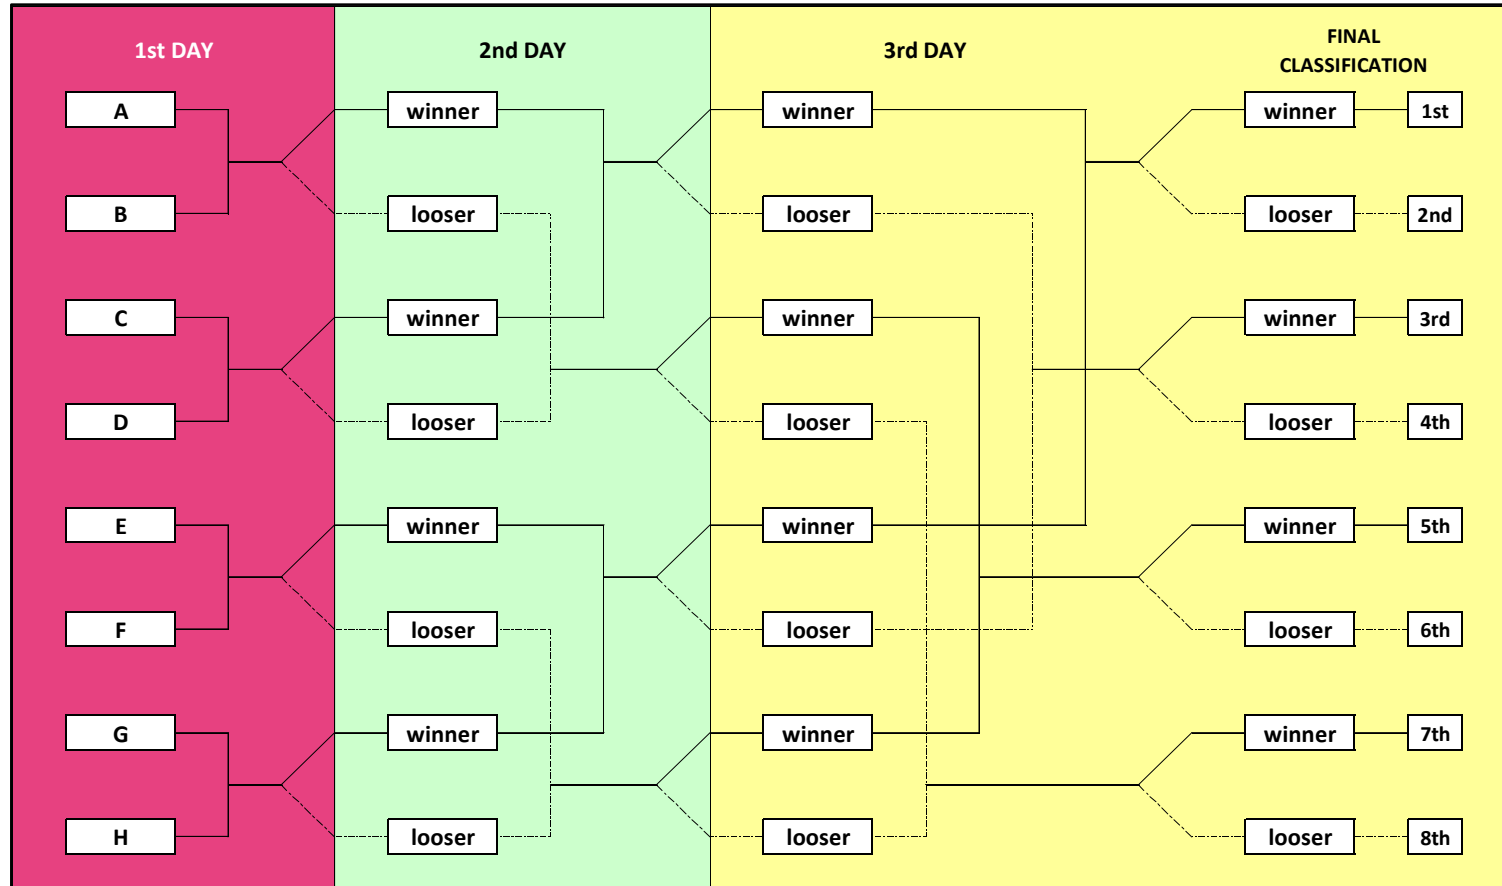

Competition method

FIHB Champions League 2023 – Le Mans (FRA), Sep.28th ...30th 2023 – PROGRAM – ver.3.0

Day	Time	Activity	Notes
Tuesday 26 th September	12:00...20:00	Team's training	Manège Orange, Détente Bleu, Détente Grand Hall
	11:00...20:00	Arrival of the horses	For late arrival please call Laura BOUTIN at +33-618-410-265
Wednesday 27 th September	08:00...20:00	Team's training	Manège Orange, Détente Bleu, Détente Grand Hall
	08:00...10:00	Team's training & familiarization	Manège Orange, Détente Bleu, Détente Grand Hall and Competition pitch
	11:30...14:30	Lunch	Brasserie Rouge
	18:00	Team Leader Meeting	Jappeloup meeting room
	19:00	Welcome Cocktail	Brasserie Rouge
	19:30...22:30	Dinner	Brasserie Rouge
	18:00...01:00	Horse-Ball Bar is open...	La Boulerie Bar
Thursday 28 th September	07:30-11:00	Team's training	Détente Bleu
	08:00-10:00	Veterinary Visit	Manège Orange
	10:30	Ladies: Circolo di Novi Diabolas (ITA) vs HB Banyoles (ESP)	Match in Grand Hall, warm up in Manège Orange and in Détente Grand Hall 10 minutes before beginning of the matches.
	11:10	Under16: Young Gunz /GBR vs Creissan (FRA)	
	11:50	Pro Elite: Il Circolo di Novi (ITA) vs 't Hoefijzer (BEL)	
	11:30...15:00	Lunch	
	13:30	Ladies: North London (GBR) vs Col.Vasco da Gama (POR)	Match in Grand Hall, warm up in Manège Orange and in Détente Grand Hall 10 minutes before beginning of the matches.
	14:10	Under16: Alforges (ESP) vs Les Etrets (FRA)	
	14:50	Pro Elite: Lille (FRA) vs El Serrat (ESP)	
	15:30	Break	
	15:40	Under16: La Saluzzese (ITA) vs Saint Selve (FRA)	
	16:20	Ladies: Salon de Provence (FRA) vs CEEC (ESP)	
	17:00	Pro Elite: Caramel (BEL) vs Derby (GBR)	
	17:40	Break	
	17:50	Under16: Montpellier (FRA) vs Quinta da Figueira (POR)	
	18:30	Ladies: Sharkirias (ESP) vs Rio Tavo-Sharks (ITA)	
	19:10	Pro Elite: SEK I.S.A. (ESP) vs Quinta da Figueira (POR)	
	20:00	Referee's meeting	
	20:30	Team Leader Meeting	Jappeloup meeting room
	19:00...24:00	Dinner	Brasserie Rouge
18:00...02:00	Horse-Ball Bar is open...	La Boulerie Bar	