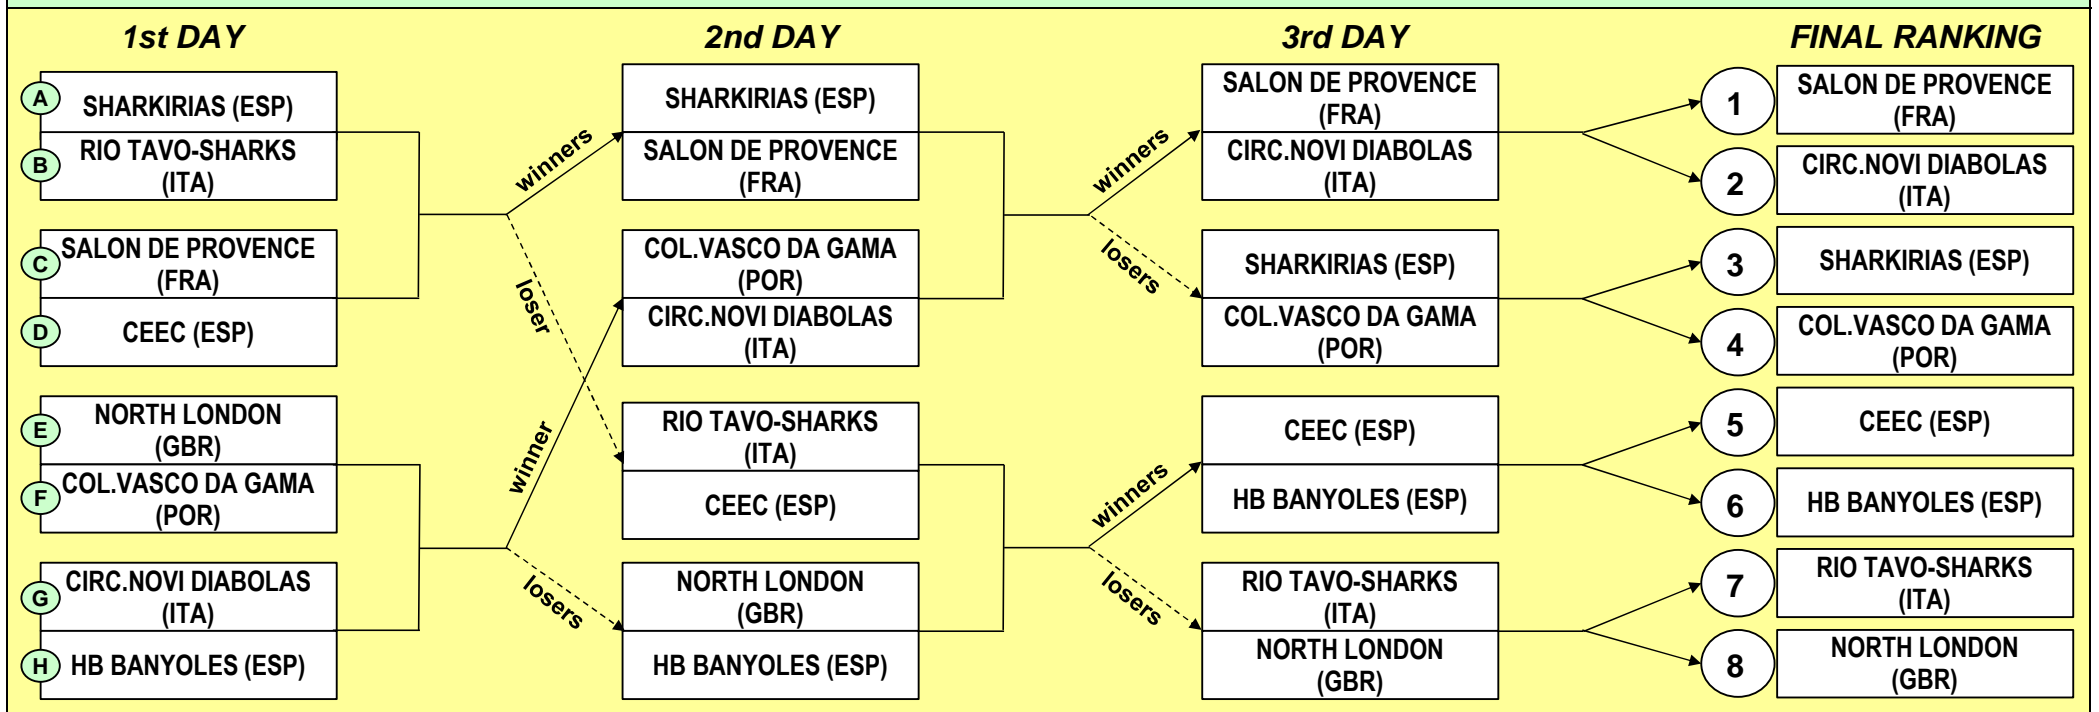

RESULTS & CLASSIFICATION - LADIES

2023 FIHB Champions League
Le Mans (FRA), 28th...30th September 2023

RESULTS

September 28th 2023			September 29th 2023			September 30th 2023		
Circ.Novi Diabolos vs HB Banyoles	6	5	Rio Tavo-Sharks vs CEEC	3	9	Rio Tavo-Sharks vs North London	5	4
North London vs Col.Vasco da Gama	5	6	North London vs HB Banyoles	3	9	CEEC vs HB Banyoles	8	5
Salon de Provence vs CEEC	5	4	Col.Vasco da Gama vs Circ.Novi Diabolos	5	6	Sharkirias vs Col.Vasco da Gama	9	3
Sharkirias vs Rio Tavo-Sharks	3	2	Sharkirias vs Salon de Provence	4	6	Salon de Provence vs Circ.Novi Diabolos	9	4

CLASSIFICATION